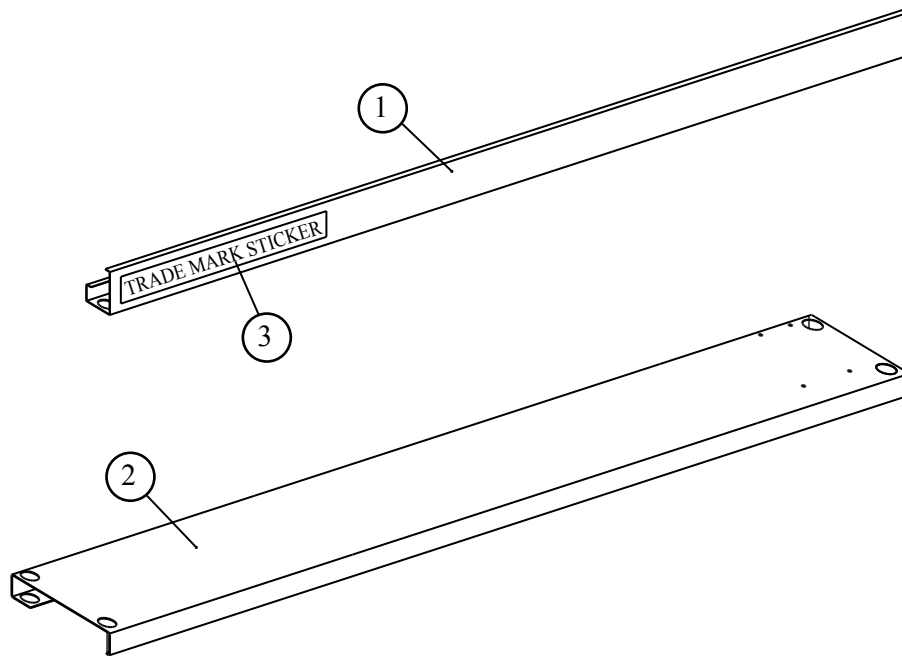

Alliance Header & Base Shelf Breakdown and Parts List

REF.	DESCRIPTION	PART #
1	HEADER: 2.4M	2072_
	HEADER: 1.7M	2077
2	BOTTOM SHELF: 2.4M	2071
	BOTTOM SHELF: 1.7M	2076
3	CUSTOMER STICKER	

For parts & service, please have serial number ready and call or e-mail us at: