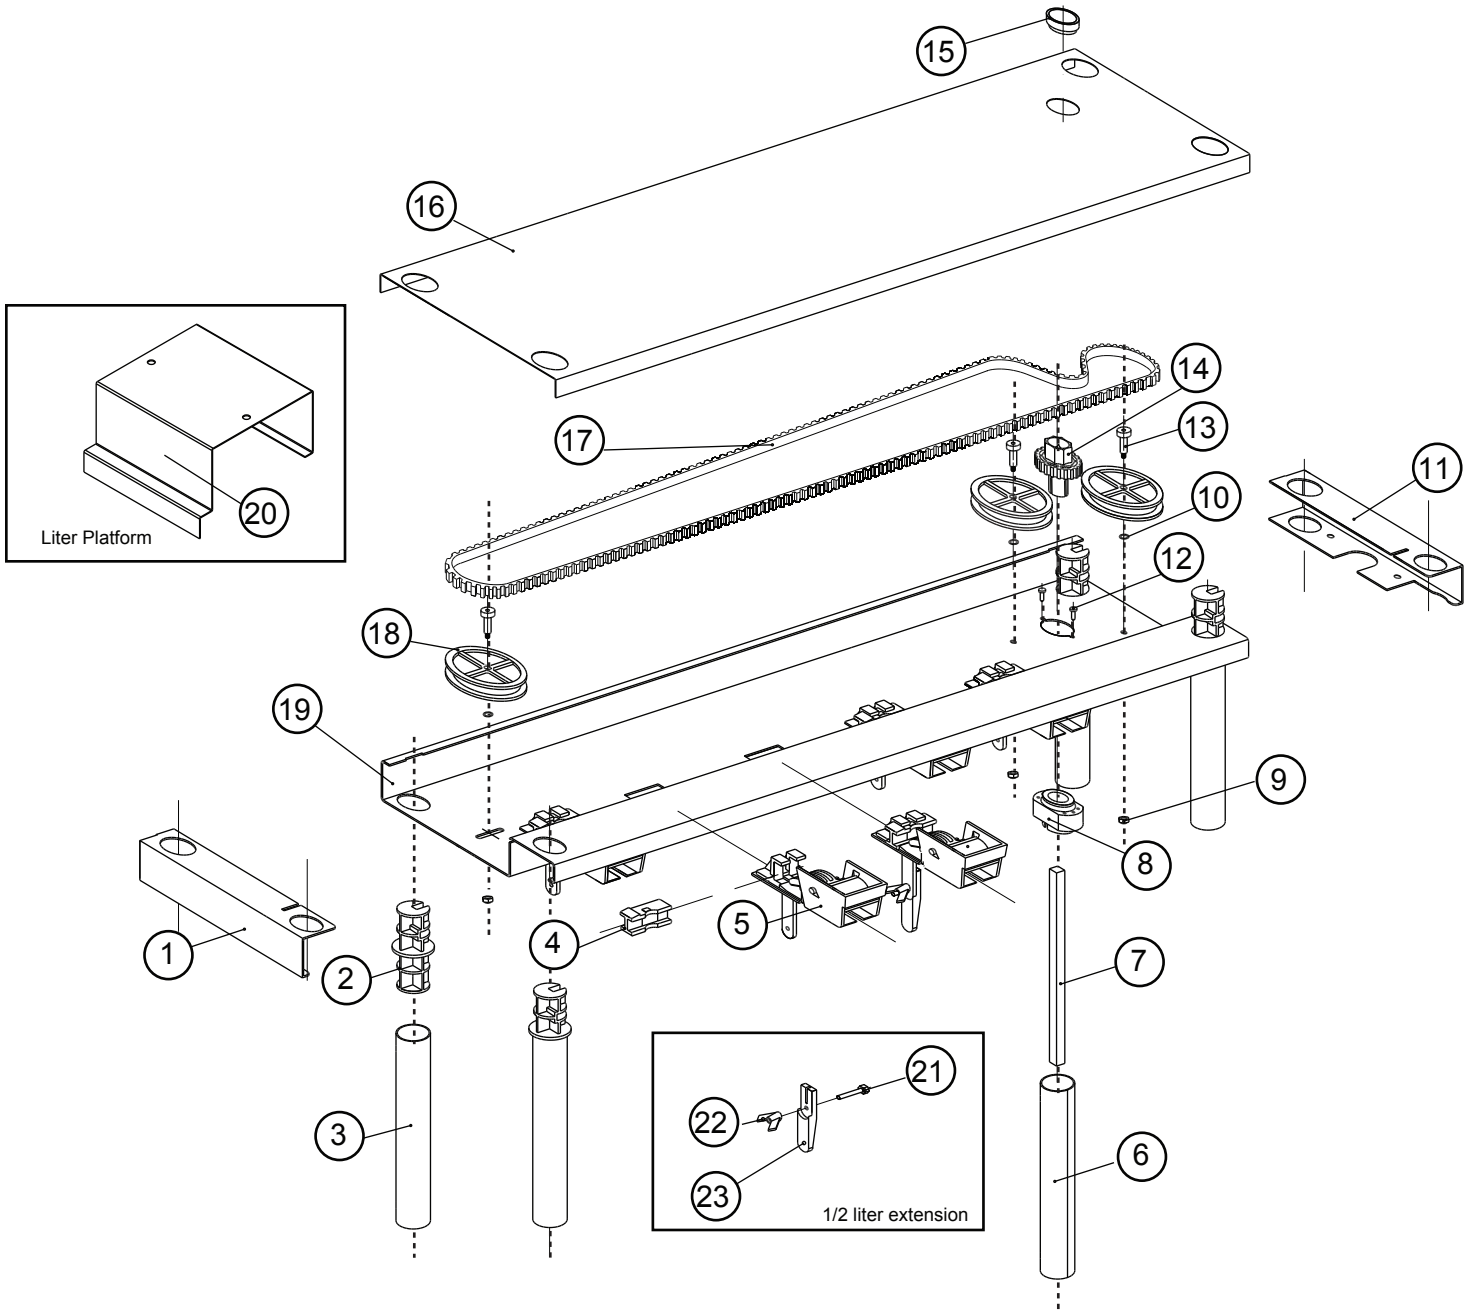

For technical support on our products or additional accessories, Please call us at 248-624-7710 or visit our web site: www.dedoes.com

A1 Alliance Shelf Parts List (Yellow Interface Style)

REF.	DESCRIPTION	PART #	# PARTS/SHELF
1	LEFT END CAP	2096L	1
2	TUBE INSERT	5279	4
3	TUBES: 1 LITER (<i>specify color</i>)	5993	4
	TUBES: 4 LITER (<i>specify color</i>)	5994	
4	BELT GUIDE (<i>dependent on qty</i>)	5277	8, 12, 18
5	INTERFACE ASSEMBLY (<i>dependent on qty</i>)	5752	8, 12, 18
6	SHAFT GUARD: 1 LITER	5281D	1
	SHAFT GUARD: 4 LITER	5282D	
7	SQUARE SHAFT: 4 LITER	5995PLT	1
	SQUARE SHAFT: 1 LITER	5996PLT	
8	BUSHING (GRAY)	5278D	1
9	LOCKNUT	P0025	3
10	WASHER	5804S	3
11	RIGHT END CAP	2096R	1
12	BUSHING SCREW	5335	2
13	10MM SHOULDER BOLT	5364	3
14	52 MM DRIVE GEAR	5931	1
15	SHAFT GUARD LOCATER	5280	1
16	SHELF: 2.4M 1 LITER	C00088X	1
	SHELF: 2.4M 4 LITER	2070	
	SHELF: 1.7M 1 LITER	C00087X	
	SHELF: 1.7M 4 LITER	2074	
17	BELT: 2.4M	5787S	1
	BELT: 1.7M	5753S	
18	75 MM IDLER	5930	3
19	POWERHEAD ASSEMBLY: 2.4M 1 LITER	3055	1
	POWERHEAD ASSEMBLY: 2.4M 4 LITER	3056	
	POWERHEAD ASSEMBLY: 1.7M 1 LITER	3057	
	POWERHEAD ASSEMBLY: 1.7M 4 LITER	3058	
20	PLATFORM	R41	OPTIONAL
21	NYLON WING NUT	5108	OPTIONAL
22	NYLON BOLT	5545	OPTIONAL
23	FINGER EXTENSION	5975	OPTIONAL

For technical support on our products or additional accessories, Please call us at 248-624-7710 or visit our web site: www.dedoes.com