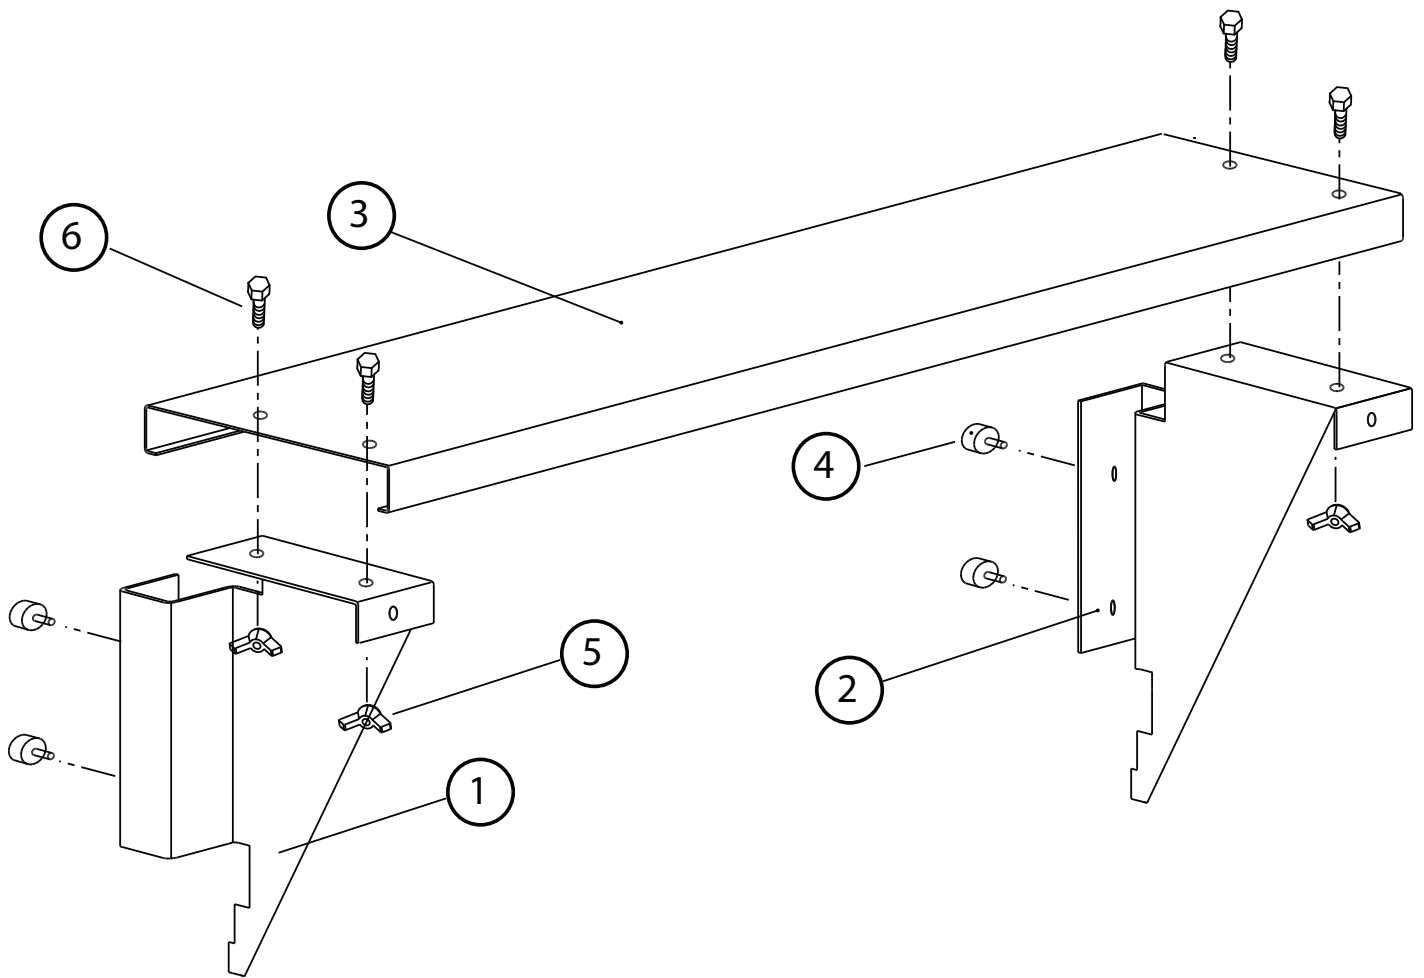

REF.	DESCRIPTION	PART #
1	LEFT WORKSHELF BRACKET	2098L
2	RIGHT WORKSHELF BRACKET	2098R
3	WORKSHELF: 2.4M	2079
	WORKSHELF: 1.7M	2078
4	THUMBSCREW	5097
5	WORKSHELF WING NUT	5378
6	WORKSHELF BOLT	5340

For technical support on our products or additional accessories, Please call us at 248-624-7710 or visit our web site: www.dedoes.com