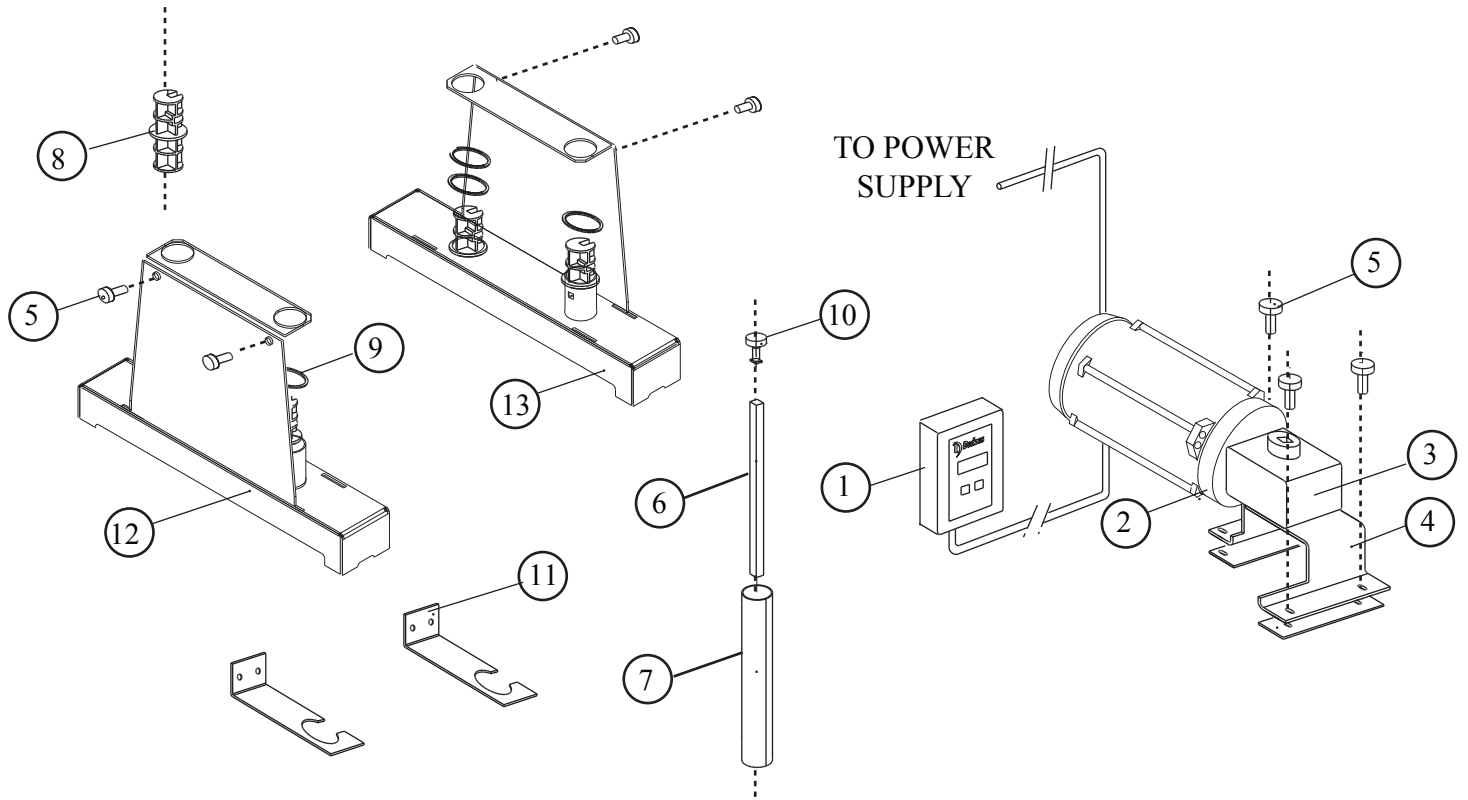

A1 Alliance Motor Box Components & Parts List

REF.	DESCRIPTION	PART #	# PARTS/BOX
1	TIMER	5938	1
2	MOTOR	Please Contact Dedoes	1
3	GEAR BOX	Please Contact Dedoes	1
4	MOTOR MOUNT PORON STRIPS	Please Contact Dedoes	1
5	THUMBSCREW	5097	7
6	BASE SHAFT: 1 LITER BASE SHAFT: 4 LITER	P1244 P1243	1
7	BASE SHAFT GUARD: 1 LITER BASE SHAFT GUARD: 4 LITER	5283 5284	1
8	TUBE INSERT	5279	4
9	WASHER	5828	6
10	EXPANDING BOLT	5900	1
11	WALL BRACKET	2095U	2
12	LEFT FOOT	5836L	1
13	RIGHT FOOT	5836R	1

For technical support on our products or additional accessories, Please call us at 248-624-7710 or visit our web site: www.dedoes.com

REF.	DESCRIPTION	PART #
1	HEADER: 2.4M	2072_
	HEADER: 1.7M	2077_
	HEADER: 1.2M	C00457W
2	BOTTOM SHELF: 2.4M	2071
	BOTTOM SHELF: 1.7M	2076
	BOTTOM SHELF: 1.2M	C00458X
3	CUSTOMER STICKER	

A1 Alliance Shelf Parts List (Yellow Interface Style)

REF.	DESCRIPTION	PART #	# PARTS/SHELF
1	LEFT END CAP	2096L	1
2	TUBE INSERT	5279	4
3	TUBES: 1 LITER (<i>specify color</i>)	5993	4
	TUBES: 4 LITER (<i>specify color</i>)	5994	
4	BELT GUIDE (<i>dependent on qty</i>)	5277	8, 12, 18
5	INTERFACE ASSEMBLY (<i>dependent on qty</i>)	5752	8, 12, 18
6	SHAFT GUARD: 1 LITER	5281D	1
	SHAFT GUARD: 4 LITER	5282D	
7	SQUARE SHAFT: 4 LITER	5995PLT	1
	SQUARE SHAFT: 1 LITER	5996PLT	
8	BUSHING (GRAY)	5278D	1
9	LOCKNUT	P0025	3
10	WASHER	5804S	3
11	RIGHT END CAP	2096R	1
12	BUSHING SCREW	5335	2
13	10MM SHOULDER BOLT	5364	3
14	52 MM DRIVE GEAR	5931	1
15	SHAFT GUARD LOCATER	5280	1
16	SHELF: 2.4M 1 LITER	C00088X	1
	SHELF: 2.4M 4 LITER	2070	
	SHELF: 1.7M 1 LITER	C00087X	
	SHELF: 1.7M 4 LITER	2074	
17	BELT: 2.4M	5787S	1
	BELT: 1.7M	5753S	
18	75 MM IDLER	5930	3
19	POWERHEAD ASSEMBLY: 2.4M 1 LITER	3055	1
	POWERHEAD ASSEMBLY: 2.4M 4 LITER	3056	
	POWERHEAD ASSEMBLY: 1.7M 1 LITER	3057	
	POWERHEAD ASSEMBLY: 1.7M 4 LITER	3058	
20	PLATFORM	R41	OPTIONAL
21	NYLON WING NUT	5108	OPTIONAL
22	NYLON BOLT	5545	OPTIONAL
23	FINGER EXTENSION	5975	OPTIONAL