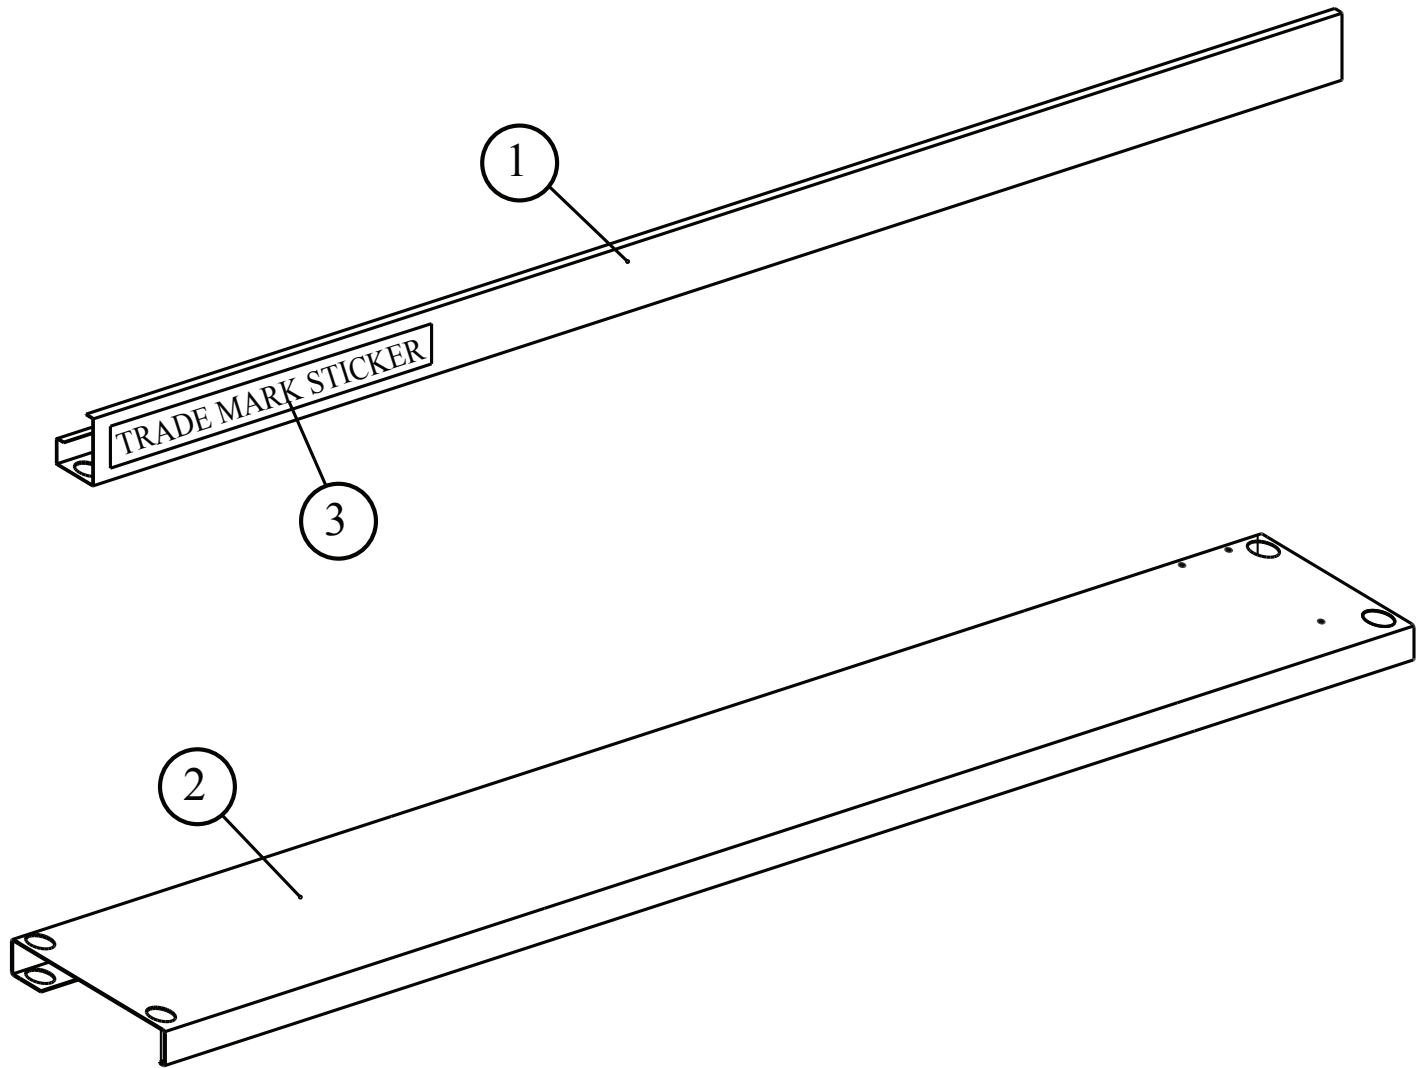

A1 Alliance Motor Box Components & Parts List

REF.	DESCRIPTION	PART #	# PARTS/BOX
1	TIMER	5938	1
2	MOTOR	Please Contact Dedoes	1
3	GEAR BOX	Please Contact Dedoes	1
4	MOTOR MOUNT PORON STRIPS	Please Contact Dedoes	1
5	THUMBSCREW	5097	7
6	BASE SHAFT: 1 LITER BASE SHAFT: 4 LITER	P1244 P1243	1
7	BASE SHAFT GUARD: 1 LITER BASE SHAFT GUARD: 4 LITER	5283 5284	1
8	TUBE INSERT	5279	4
9	WASHER	5828	6
10	EXPANDING BOLT	5900	1
11	WALL BRACKET	2095U	2
12	LEFT FOOT	5836L	1
13	RIGHT FOOT	5836R	1

For technical support on our products or additional accessories, Please call us at 248-624-7710 or visit our web site: www.dedoes.com

REF.	DESCRIPTION	PART #
1	HEADER: 2.4M	2072_
	HEADER: 1.7M	2077_
	HEADER: 1.2M	C00457W
2	BOTTOM SHELF: 2.4M	2071
	BOTTOM SHELF: 1.7M	2076
	BOTTOM SHELF: 1.2M	C00458X
3	CUSTOMER STICKER	

A1 Alliance Shelf Parts List (Yellow Interface Style)

REF.	DESCRIPTION	PART #	# PARTS/SHELF
1	LEFT END CAP	2096L	1
2	TUBE INSERT	5279	4
3	TUBES: 1 LITER (<i>specify color</i>)	5993	4
	TUBES: 4 LITER (<i>specify color</i>)	5994	
4	BELT GUIDE (<i>dependent on qty</i>)	5277	8, 12, 18
5	INTERFACE ASSEMBLY (<i>dependent on qty</i>)	5752	8, 12, 18
6	SHAFT GUARD: 1 LITER	5281D	1
	SHAFT GUARD: 4 LITER	5282D	
7	SQUARE SHAFT: 4 LITER	5995PLT	1
	SQUARE SHAFT: 1 LITER	5996PLT	
8	BUSHING (GRAY)	5278D	1
9	LOCKNUT	P0025	3
10	WASHER	5804S	3
11	RIGHT END CAP	2096R	1
12	BUSHING SCREW	5335	2
13	10MM SHOULDER BOLT	5364	3
14	52 MM DRIVE GEAR	5931	1
15	SHAFT GUARD LOCATER	5280	1
16	SHELF: 2.4M 1 LITER	C00088X	1
	SHELF: 2.4M 4 LITER	2070	
	SHELF: 1.7M 1 LITER	C00087X	
	SHELF: 1.7M 4 LITER	2074	
17	BELT: 2.4M	5787S	1
	BELT: 1.7M	5753S	
18	75 MM IDLER	5930	3
19	POWERHEAD ASSEMBLY: 2.4M 1 LITER	3055	1
	POWERHEAD ASSEMBLY: 2.4M 4 LITER	3056	
	POWERHEAD ASSEMBLY: 1.7M 1 LITER	3057	
	POWERHEAD ASSEMBLY: 1.7M 4 LITER	3058	
20	PLATFORM	R41	OPTIONAL
21	NYLON WING NUT	5108	OPTIONAL
22	NYLON BOLT	5545	OPTIONAL
23	FINGER EXTENSION	5975	OPTIONAL