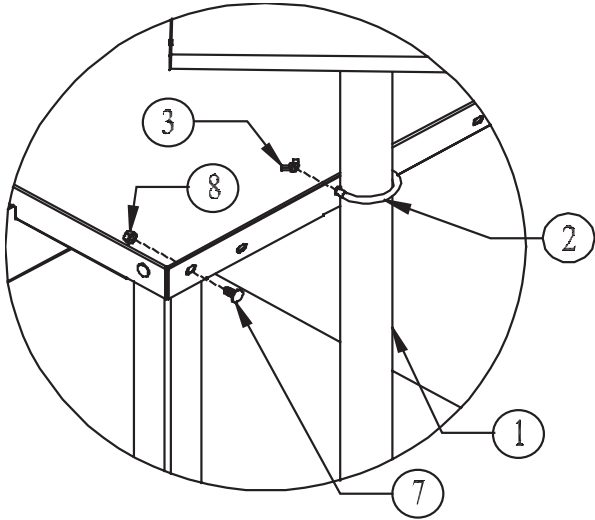

Blending Table Parts List

Ref.	Description	Part #	Available Quantity	
			37"	21"
1	Viewer Column	7152	1	1
2	U-Bolt	P0019	2	2
3	Wing Nut	P0020	4	4
4	Viewer Shelf	7996X	1	1
5	Common Shelf	7995U	1	N/A
6	Top Shelf	F600085	1	N/A
7	1/4 -20 x 5/8" Carriage Bolt	5340	8	8
8	1/4 - 20 Kep Nut	5142	8	8
9	Mini Shelf	7992U	N/A	2
10	Legs	7994X	4	4
11	Foot	5232M1	4	4
12	Hanger	F600084	2	N/A
13	Drawer stop	P0018	2	N/A
14	Drawer	7993X	1	N/A
15	Stainless Steel Top 37"	7990U	1	N/A
16	Stainless Steel Top 21"	7991U	N/A	1