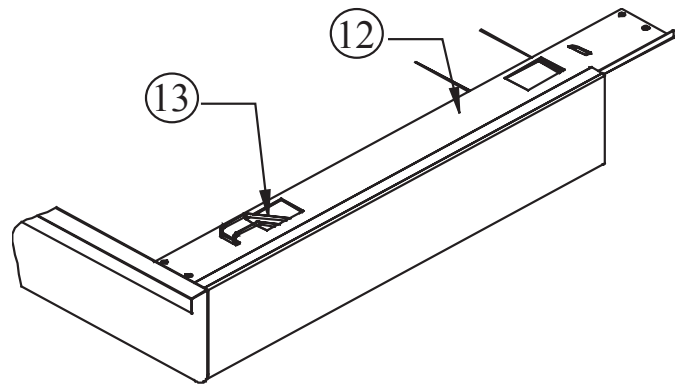

Blending Table Parts List

Ref.	Description	Part #	Available Quantity	
			37"	21"
1	Viewer Column	7152	1	1
2	U-Bolt	P0019	2	2
3	Wing Nut	P0020	4	4
4	Viewer Shelf	7996X	1	1
5	Common Shelf	7995U	1	N/A
6	Top Shelf	F600085	1	N/A
7	1/4 -20 x 5/8" Carriage Bolt	5340	8	8
8	1/4 - 20 Kep Nut	5142	8	8
9	Mini Shelf	7992U	N/A	2
10	Legs	7994X	4	4
11	Foot	5232M1	4	4
12	Hanger	F600084	2	N/A
13	Drawer stop	P0018	2	N/A
14	Drawer	7993X	1	N/A
15	Stainless Steel Top 37"	7990U	1	N/A
16	Stainless Steel Top 21"	7991U	N/A	1