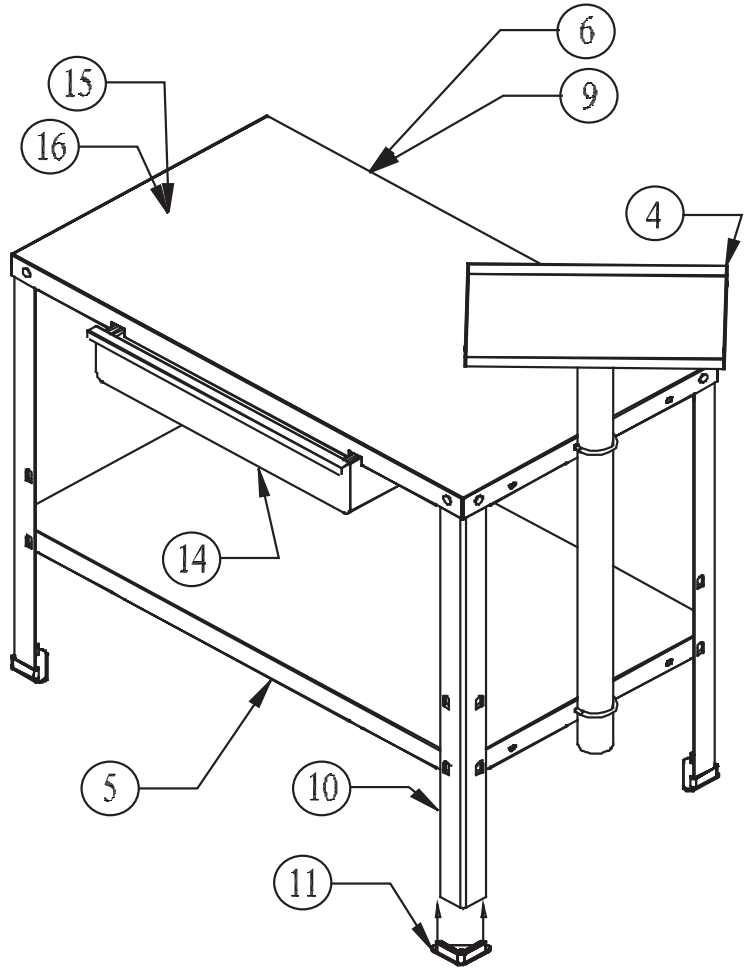

Blending Table Parts List

Ref.	Description	Part #	Available Quantity	
			37"	21"
1	Viewer Column	7152	1	1
2	U-Bolt	P0019	2	2
3	Wing Nut	P0020	4	4
4	Viewer Shelf	7996X	1	1
5	Common Shelf	7995U	1	N/A
6	Top Shelf	F600085	1	N/A
7	1/4 -20 x 5/8" Carriage Bolt	5340	8	8
8	1/4 - 20 Kep Nut	5142	8	8
9	Mini Shelf	7992U	N/A	2
10	Legs	7994X	4	4
11	Foot	5232M1	4	4
12	Hanger	F600084	2	N/A
13	Drawer stop	P0018	2	N/A
14	Drawer	7993X	1	N/A
15	Stainless Steel Top 37"	7990U	1	N/A
16	Stainless Steel Top 21"	7991U	N/A	1