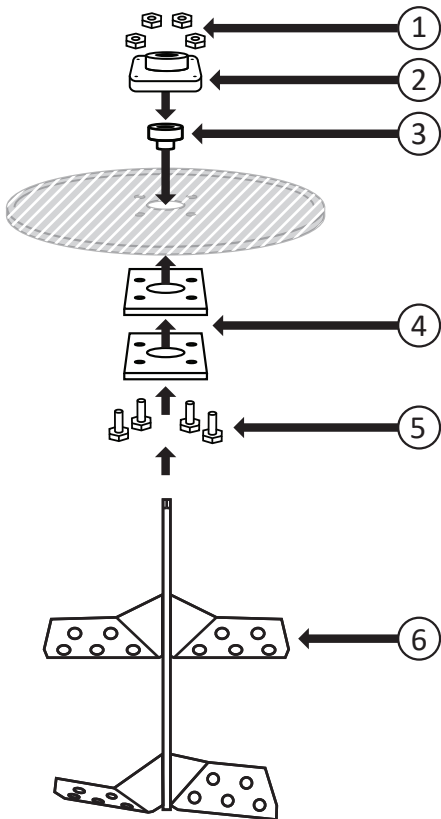

55/85 Gallon Lid & Paddle Assembly

55 Gallon Lid and Stainless Steel Paddle Assembly Dedoes PN# 910074SS

REF #	DESCRIPTION	PART #
1	$\frac{3}{8}$ " - 16 KEP Nut (4)	5805
2	$\frac{3}{4}$ " Flange Bearing (1)	910211
3	$\frac{3}{8}$ " I.D. - 1" O.D. Oilite Bushing (1)	910012
4	55 Gallon Lid, Lid Ring, Bolt, & Nut Assembly (1)	910206
5	Stainless Steel Bushing Plate (2)	7045SSP
6	Stainless Steel Screw $\frac{3}{8}$ " -16 x 1 $\frac{1}{4}$ " HXHD Grade 5 (4)	P0014
7	55 Gallon Stainless Steel Paddle (1)	910085SS

85 Gallon Stainless Steel Paddle Assembly Dedoes PN# 910285SS

REF #	DESCRIPTION	PART #
1	$\frac{3}{8}$ " - 16 KEP Nut (4)	5805
2	$\frac{3}{4}$ " Flange Bearing (1)	910211
3	$\frac{3}{4}$ " I.D. - 1" O.D. Oilite Bushing (1)	910012
4	Stainless Steel Bushing Plate (2)	7045SSP
5	Stainless Steel Screw $\frac{3}{8}$ " -16 x 1 $\frac{1}{4}$ " HXHD Grade 5 (4)	P0014
6	85 Gallon Stainless Steel Paddle (1)	910285SSA

85 Gallon Drum Lid not available.