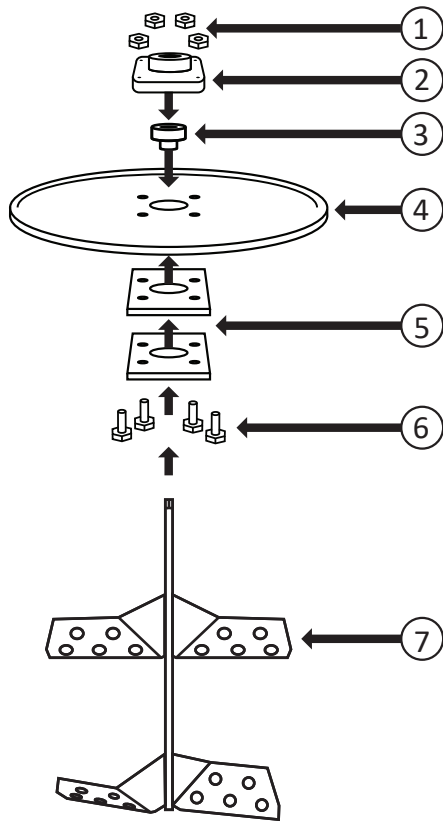

55/85 Gallon Lid & Paddle Assembly

55 Gallon Lid and Stainless Steel Paddle Assembly Dedoes PN# 910074SS

REF #	DESCRIPTION	PART #
1	$\frac{3}{8}$ " - 16 KEP Nut (4)	5805
2	$\frac{3}{4}$ " Flange Bearing (1)	910211
3	$\frac{3}{8}$ " I.D. - 1" O.D. Oilite Bushing (1)	910012
4	55 Gallon Lid, Lid Ring, Bolt, & Nut Assembly (1)	910206
5	Stainless Steel Bushing Plate (2)	7045SSP
6	Stainless Steel Screw $\frac{3}{8}$ " -16 x 1 $\frac{1}{4}$ " HXHD Grade 5 (4)	P0014
7	55 Gallon Stainless Steel Paddle (1)	910085SS

85 Gallon Stainless Steel Paddle Assembly Dedoes PN# 910285SS

REF #	DESCRIPTION	PART #
1	$\frac{3}{8}$ " - 16 KEP Nut (4)	5805
2	$\frac{3}{4}$ " Flange Bearing (1)	910211
3	$\frac{3}{4}$ " I.D. - 1" O.D. Oilite Bushing (1)	910012
4	Stainless Steel Bushing Plate (2)	7045SSP
5	Stainless Steel Screw $\frac{3}{8}$ " -16 x 1 $\frac{1}{4}$ " HXHD Grade 5 (4)	P0014
6	85 Gallon Stainless Steel Paddle (1)	910285SSA

85 Gallon Drum Lid not available.