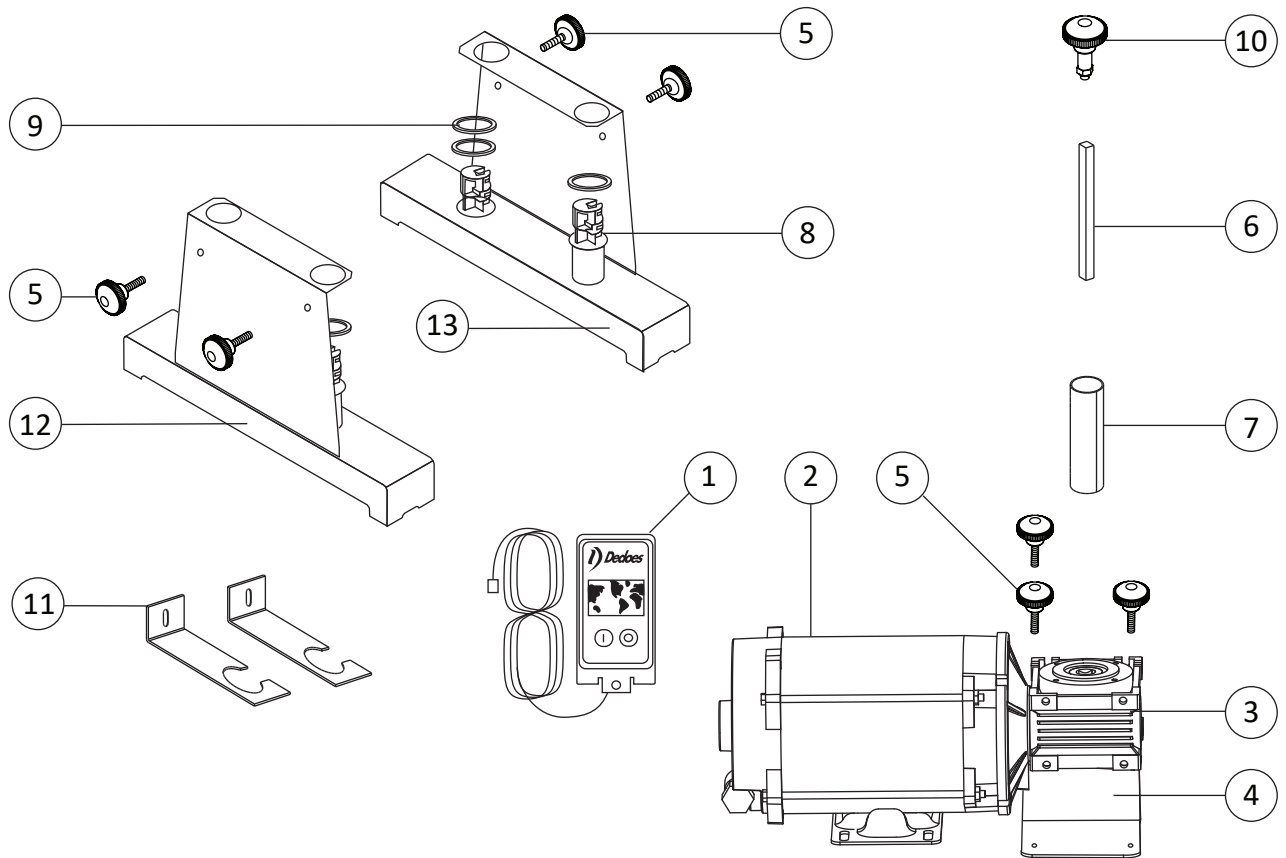

A1 Alliance Motor Box Components & Parts List

REF.	DESCRIPTION	PART #	# PARTS/BOX
1	TIMER	SA0468	1
2	MOTOR	P1907	1
3	GEAR BOX REDUCER	5964	1
4	MOTOR MOUNT	7530X	1
5	THUMBSCREW	5097	7
6	BASE SHAFT: 1 LITER BASE SHAFT: 4 LITER	P1244 P1243	1
7	BASE SHAFT GUARD: 1 LITER BASE SHAFT GUARD: 4 LITER	5283 5284	1
8	TUBE INSERT	5279	4
9	WASHER	5828	6
10	EXPANDING BOLT	5900	1
11	WALL BRACKET	2095U	2
12	LEFT FOOT	5836L	1
13	RIGHT FOOT	5836R	1

For technical support on our products or additional accessories, please call us at 248-624-7710 or visit our web site: www.dedoes.com

A1 Alliance Header & Base Shelf Breakdown and Parts List

REF.	DESCRIPTION	PART #
1	HEADER: 2.4M (W for White or B for Blue) HEADER: 1.7M (W for White or B for Blue) HEADER: 1.2M	2072W / 2072B 2077W / 2077B C00457W
2	BOTTOM SHELF: 2.4M BOTTOM SHELF: 1.7M BOTTOM SHELF: 1.2M	BL10D BM10D C00458X

For technical support on our products or additional accessories, please call us at 248-624-7710 or visit our web site: www.dedoes.com

The Interfaces on your mixing shelf may have either a GREEN flapper for the newer machines or a YELLOW flapper for older machines. Yellow Interfaces may require additional pieces to use a Half Liter Can in their location. Green or Yellow Interfaces are not interchangeable.