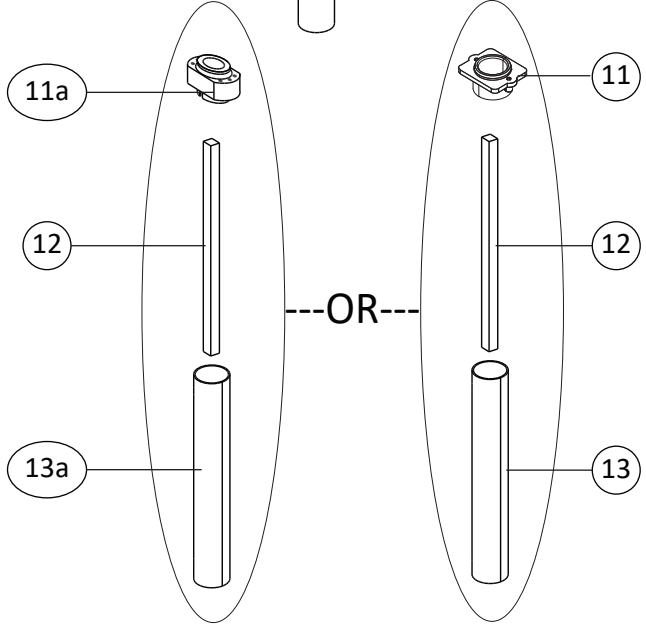

For technical support on our products or additional accessories, please call us at 248-624-7710 or visit our web site: www.dedoes.com

A1 Alliance Header & Base Shelf Breakdown and Parts List

REF.	DESCRIPTION	PART #
1	HEADER: 2.4M (W for White or B for Blue) HEADER: 1.7M (W for White or B for Blue) HEADER: 1.2M	2072W / 2072B 2077W / 2077B C00457W
2	BOTTOM SHELF: 2.4M BOTTOM SHELF: 1.7M BOTTOM SHELF: 1.2M	BL10D BM10D C00458X

For technical support on our products or additional accessories, please call us at 248-624-7710 or visit our web site: www.dedoes.com

The Interfaces on your mixing shelf may have either a GREEN flapper for the newer machines or a YELLOW flapper for older machines. Yellow Interfaces may require additional pieces to use a Half Liter Can in their location. Green or Yellow Interfaces are not interchangeable.