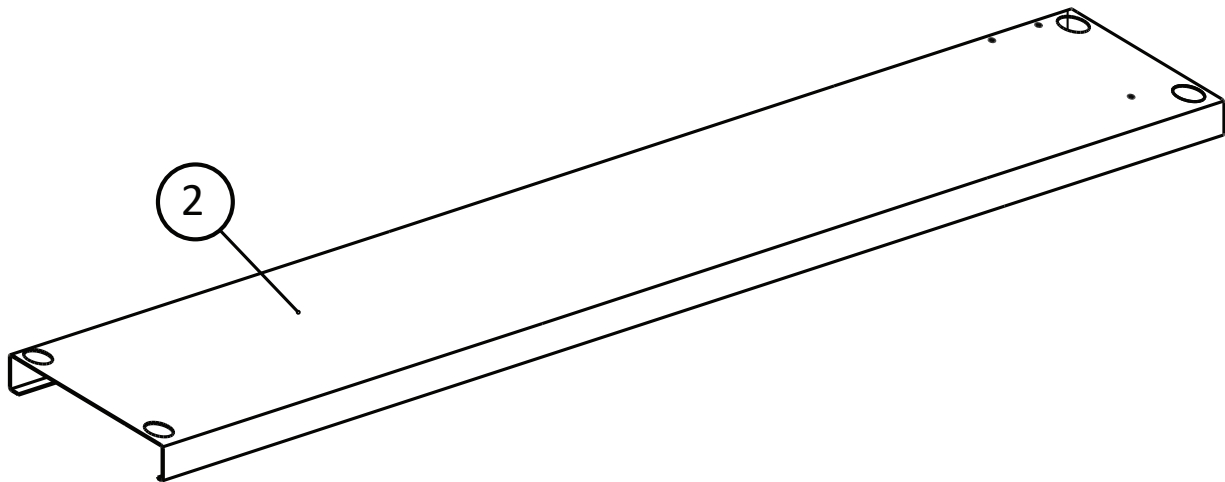

A1 Alliance Motor Box Components & Parts List

REF.	DESCRIPTION	PART #	# PARTS/BOX
1	TIMER	SA0468	1
2	MOTOR	P1907	1
3	GEAR BOX REDUCER	5964	1
4	MOTOR MOUNT	7530X	1
5	THUMBSCREW	5097	7
6	BASE SHAFT: 1 LITER BASE SHAFT: 4 LITER	P1244 P1243	1
7	BASE SHAFT GUARD: 1 LITER BASE SHAFT GUARD: 4 LITER	5283 5284	1
8	TUBE INSERT	5279	4
9	WASHER	5828	6
10	EXPANDING BOLT	5900	1
11	WALL BRACKET	2095U	2
12	LEFT FOOT	5836L	1
13	RIGHT FOOT	5836R	1

For technical support on our products or additional accessories, please call us at 248-624-7710 or visit our web site: www.dedoes.com

A1 Alliance Header & Base Shelf Breakdown and Parts List

REF.	DESCRIPTION	PART #
1	HEADER: 2.4M (W for White or B for Blue) HEADER: 1.7M (W for White or B for Blue) HEADER: 1.2M	2072W / 2072B 2077W / 2077B C00457W
2	BOTTOM SHELF: 2.4M BOTTOM SHELF: 1.7M BOTTOM SHELF: 1.2M	BL10D BM10D C00458X

For technical support on our products or additional accessories, please call us at 248-624-7710 or visit our web site: www.dedoes.com

The Interfaces on your mixing shelf may have either a GREEN flapper for the newer machines or a YELLOW flapper for older machines. Yellow Interfaces may require additional pieces to use a Half Liter Can in their location. Green or Yellow Interfaces are not interchangeable.