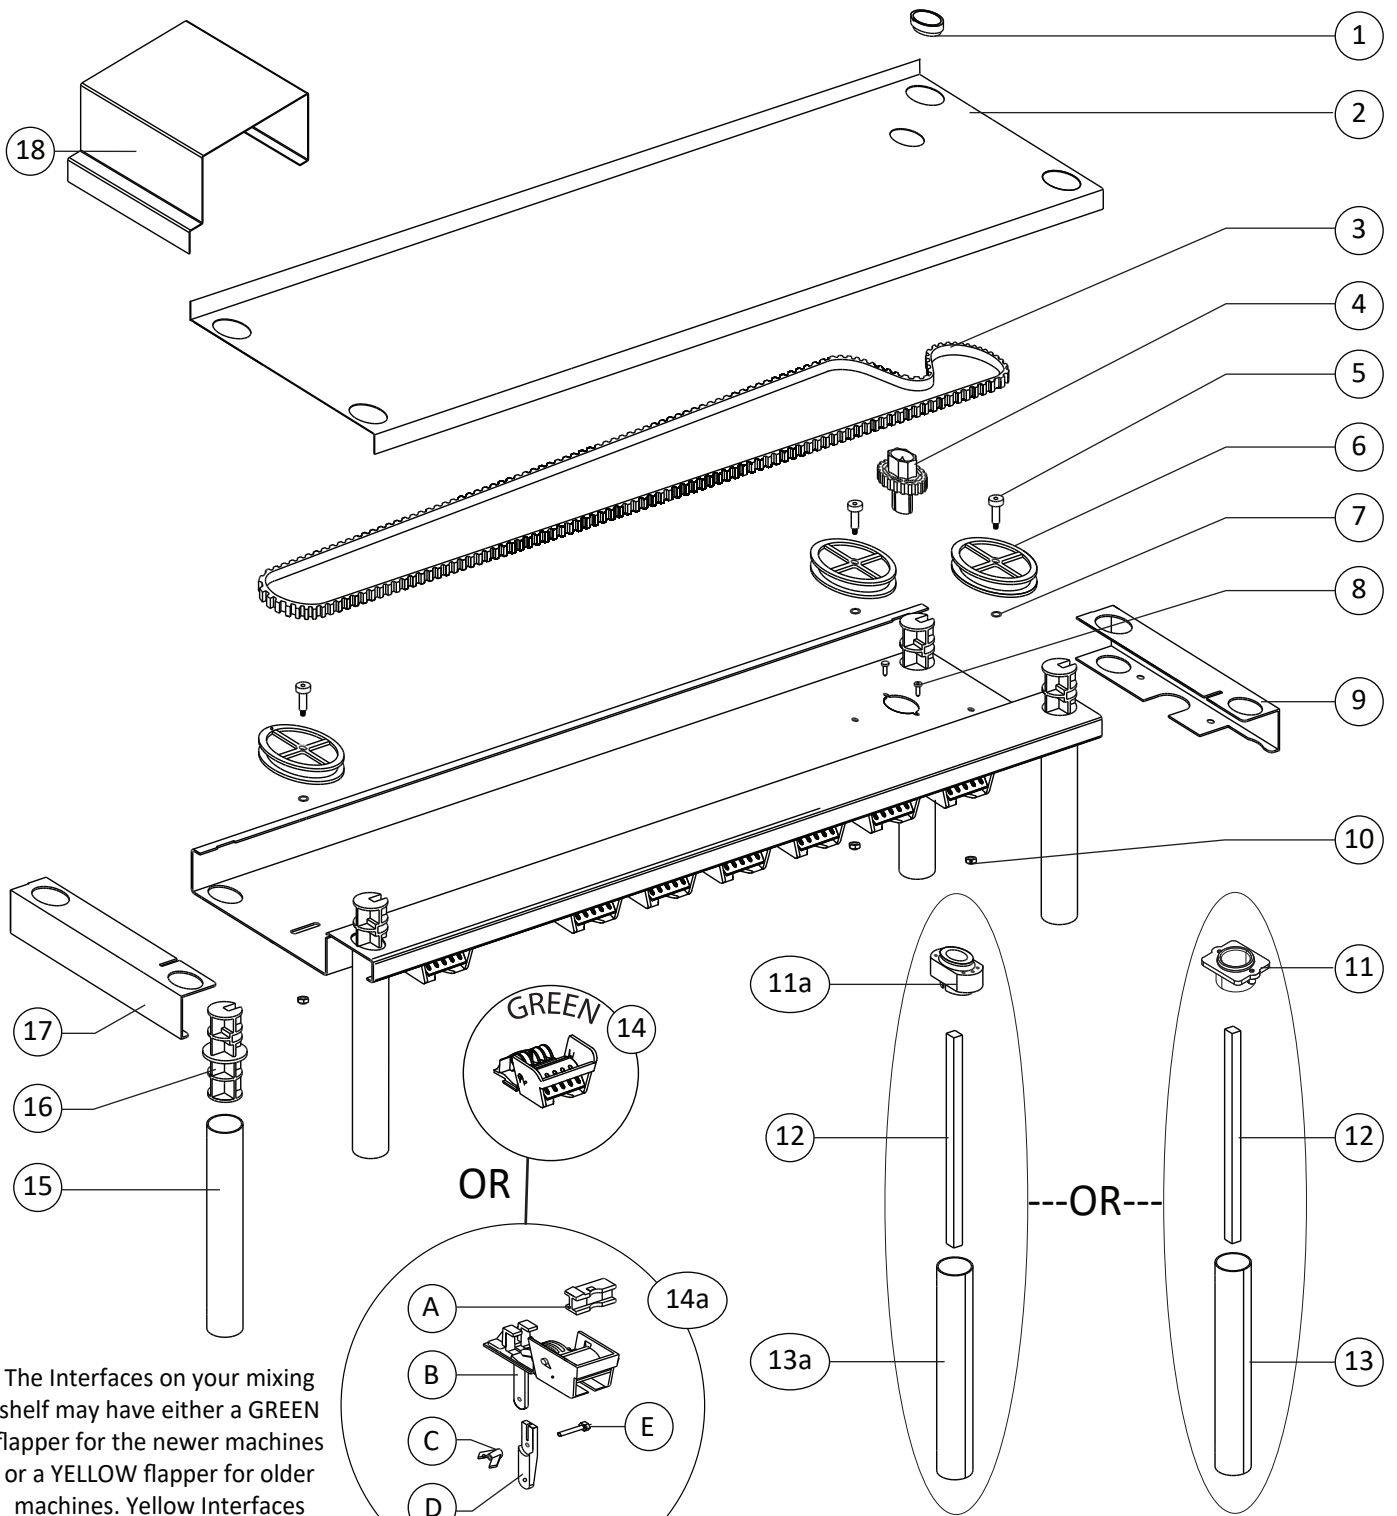

A1 Alliance Motor Box Components & Parts List

REF.	DESCRIPTION	PART #	# PARTS/BOX
1	TIMER	SA0468	1
2	MOTOR	P1907	1
3	GEAR BOX REDUCER	5964	1
4	MOTOR MOUNT	7530X	1
5	THUMBSCREW	5097	7
6	BASE SHAFT: 1 LITER BASE SHAFT: 4 LITER	P1244 P1243	1
7	BASE SHAFT GUARD: 1 LITER BASE SHAFT GUARD: 4 LITER	5283 5284	1
8	TUBE INSERT	5279	4
9	WASHER	5828	6
10	EXPANDING BOLT	5900	1
11	WALL BRACKET	2095U	2
12	LEFT FOOT	5836L	1
13	RIGHT FOOT	5836R	1

For technical support on our products or additional accessories, please call us at 248-624-7710 or visit our web site: www.dedoes.com

A1 Alliance Header & Base Shelf Breakdown and Parts List

REF.	DESCRIPTION	PART #
1	HEADER: 2.4M (W for White or B for Blue) HEADER: 1.7M (W for White or B for Blue) HEADER: 1.2M	2072W / 2072B 2077W / 2077B C00457W
2	BOTTOM SHELF: 2.4M BOTTOM SHELF: 1.7M BOTTOM SHELF: 1.2M	BL10D BM10D C00458X

For technical support on our products or additional accessories, please call us at 248-624-7710 or visit our web site: www.dedoes.com

The Interfaces on your mixing shelf may have either a GREEN flapper for the newer machines or a YELLOW flapper for older machines. Yellow Interfaces may require additional pieces to use a Half Liter Can in their location. Green or Yellow Interfaces are not interchangeable.