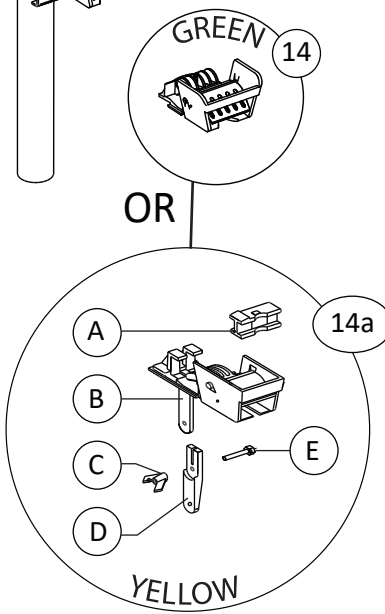

For technical support on our products or additional accessories, please call us at 248-624-7710 or visit our web site: www.dedoes.com

A1 Alliance Header & Base Shelf Breakdown and Parts List

REF.	DESCRIPTION	PART #
1	HEADER: 2.4M (W for White or B for Blue) HEADER: 1.7M (W for White or B for Blue) HEADER: 1.2M	2072W / 2072B 2077W / 2077B C00457W
2	BOTTOM SHELF: 2.4M BOTTOM SHELF: 1.7M BOTTOM SHELF: 1.2M	BL10D BM10D C00458X

For technical support on our products or additional accessories, please call us at 248-624-7710 or visit our web site: www.dedoes.com

The Interfaces on your mixing shelf may have either a GREEN flapper for the newer machines or a YELLOW flapper for older machines. Yellow Interfaces may require additional pieces to use a Half Liter Can in their location. Green or Yellow Interfaces are not interchangeable.