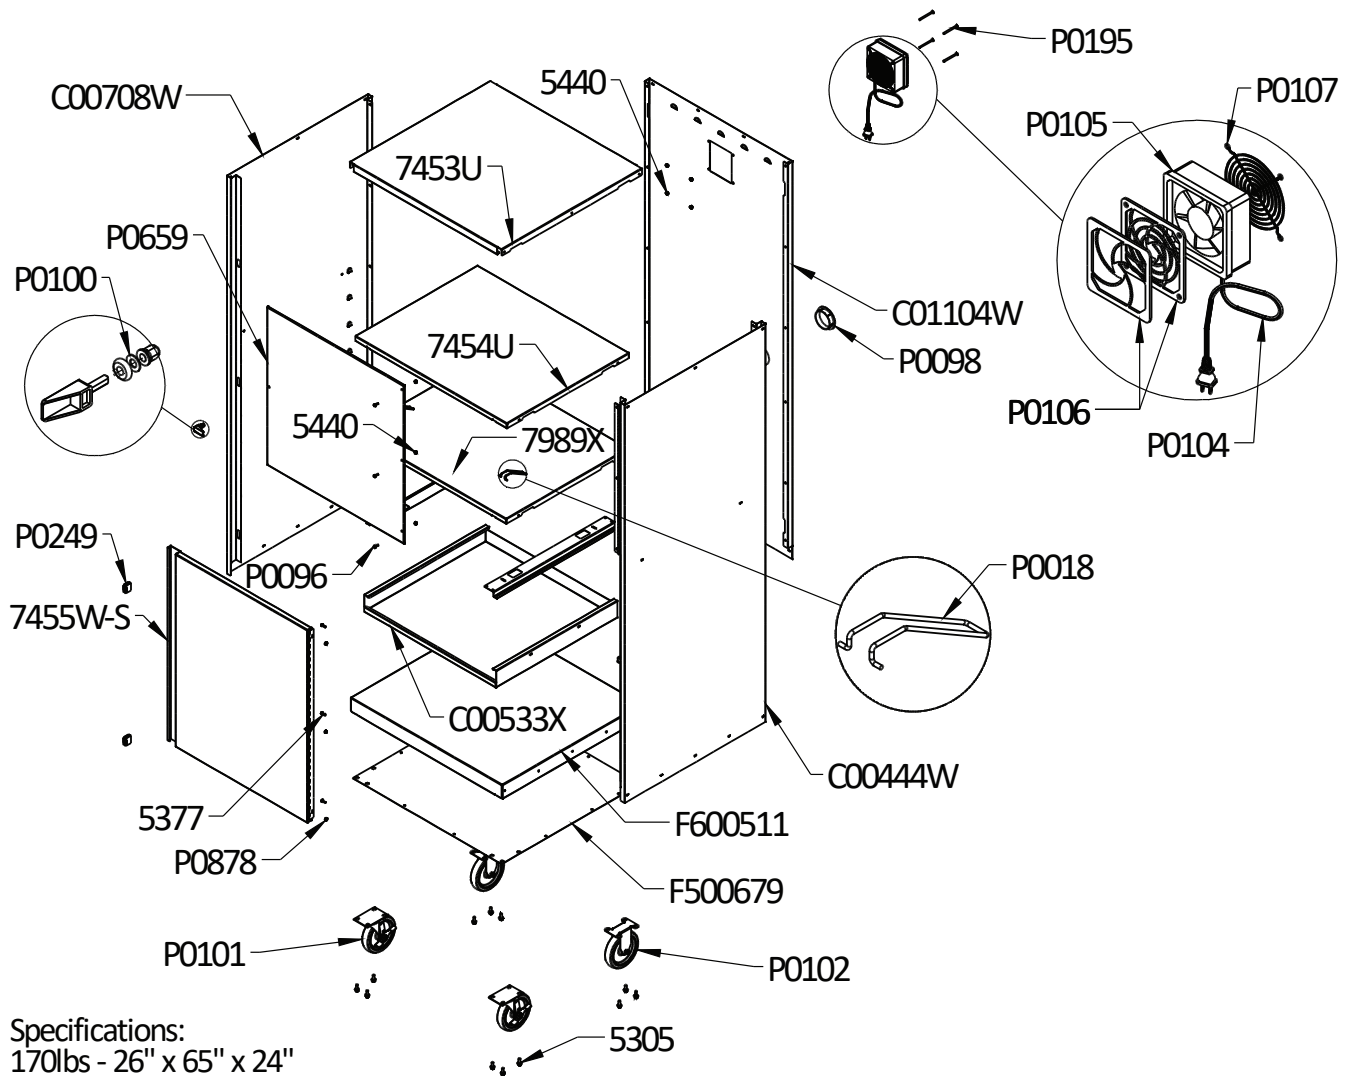

Tall CPU Computer Cabinet

Part No: 800214-S

Specifications:
170lbs - 26" x 65" x 24"

PART NO	DESCRIPTION	QTY.	PART NO	DESCRIPTION	QTY.
0228	CASTOR INSTRUCTIONS (NOT SHOWN)	1	P0096	8-32 X 1/2" PHILLIPS HEAD BOLT	3
5305	6MM X 16FLANGE BOLT	12	P0098	WIRE SLEEVE 3"	1
5377	10-24 X 3/8" PHILLIPS HEAD BOLT	3	P0100	SWELL LATCH	1
5440	8-32 KEP NUT	7	P0101	SWIVEL CASTOR 5" W/ BRAKE	2
7453U	TOP SHELF	1	P0102	FIXED CASTOR 5"	2
7454U	COMMON SHELF	2	P0104	CPU FAN CORD 48" LENGTH	1
7455W-S	BOTTOM DOOR W/ STABILIZER	1	P0105	CPU FAN 115V, 81.2CFM	1
7989X	DRAWER HANGER	2	P0106	CPU FAN FILTER & RETAINER	1
C00444W	RIGHT SIDE PANEL	1	P0107	CPU FAN GUARD FINGER WIRE 120MM	1
C00533X	DRAWER	1	P0134	LATCH INSTRUCTIONS (NOT SHOWN)	1
C00708W	LEFT SIDE PANEL	1	P0195	8-32 X 2.25" FLAT CAP BOLT	4
C01104W	BACK PANEL	1	P0249	DOOR MAGNET	2
F500679	BASE PLATE	1	P0659	PLEXIGLAS DOOR	1
F600511	BASE SHELF	1	P0878	10-24 KEP NUT	3
P0018	DRAWER STOP	2			