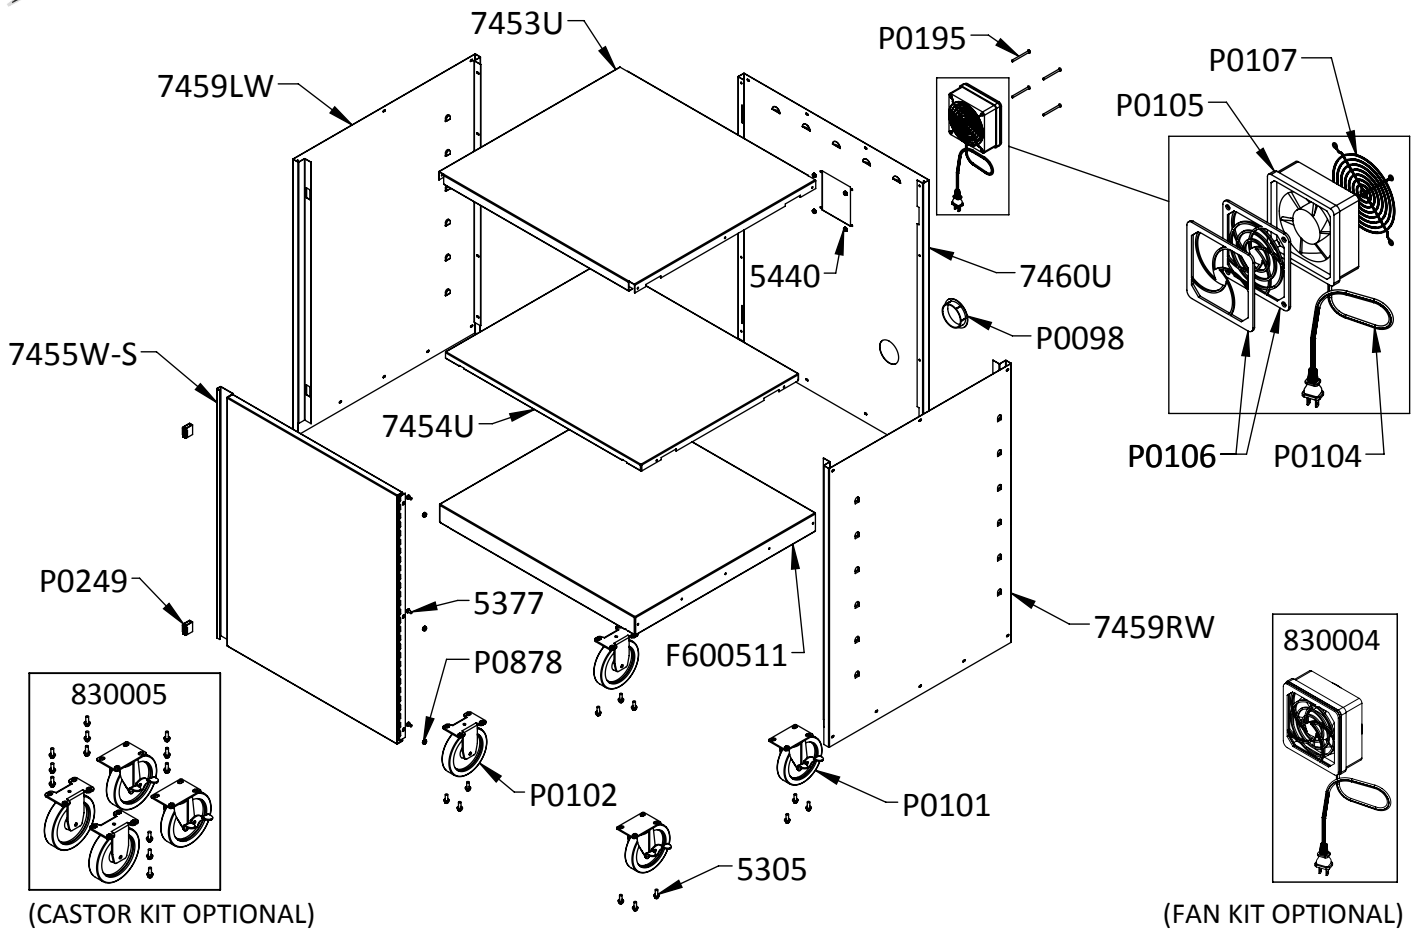

MINI CPU CABINET

PART NO	DESCRIPTION	QTY.
5305	6MM X 16 FLANGE BOLT	12
5377	10-24 X 3/8" PHILLIPS HEAD BOLT	3
5440	8-32 KEP NUT	4
7453U	TOP SHELF	1
7454U	COMMON SHELF	1
7455W-S	BOTTOM DOOR W/ STABILIZER	1
7459LW	LEFT SIDE PANEL	1
7459RW	RIGHT SIDE PANEL	1
7460U	BACK PANEL	1
F600511	BASE SHELF	1
P0098	WIRE SLEEVE 3"	1
P0101	SWIVEL CASTER 5" W/ BRAKE	2
P0102	FIXED CASTER 5"	2
P0104	CPU FAN CORD 48" LENGTH	1
P0105	CPU FAN 115V, 81.2CFM	1
P0106	CPU FAN FILTER & RETAINER	1
P0107	CPU FAN GUARD FINGER WIRE 120MM	1
P0195	8-32 X 2.25" FLAT CAP BOLT	4
P0249	DOOR MAGNET	2
P0878	10-24 KEP NUT	3