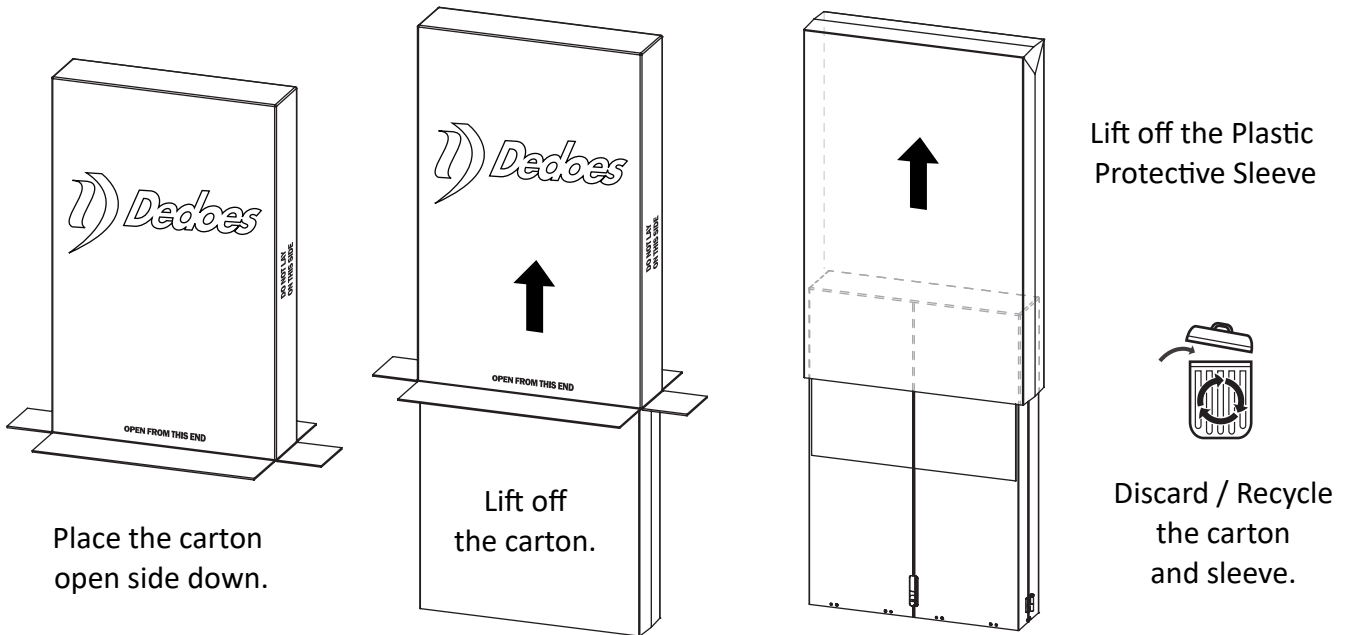

PROSPECTOR SWATCH CABINET

Part No: 800588 or 800589

Unpacking Instructions for the Prospector Cabinet

Wall hanging template provided on the packaging box. The cabinet is fitted with removable doors. It is recommended to attach the frame to the wall first and hang the doors to the frame afterward. Use appropriate hardware when mounting cabinet to the wall. Hardware not included.