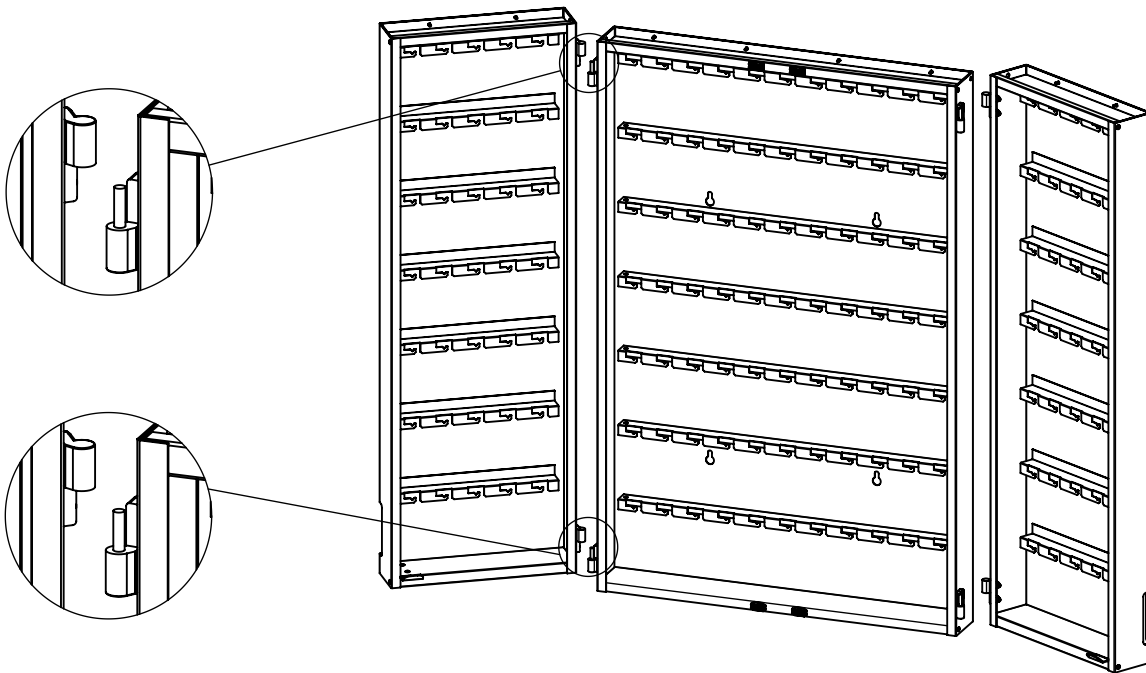

PROSPECTOR SWATCH CABINET

Part No: 800588 or 800589

Unpacking Instructions for the Prospector Cabinet

Wall hanging template provided on the packaging box. The cabinet is fitted with removable doors. It is recommended to attach the frame to the wall first and hang the doors to the frame afterward. Use appropriate hardware when mounting cabinet to the wall. Hardware not included.