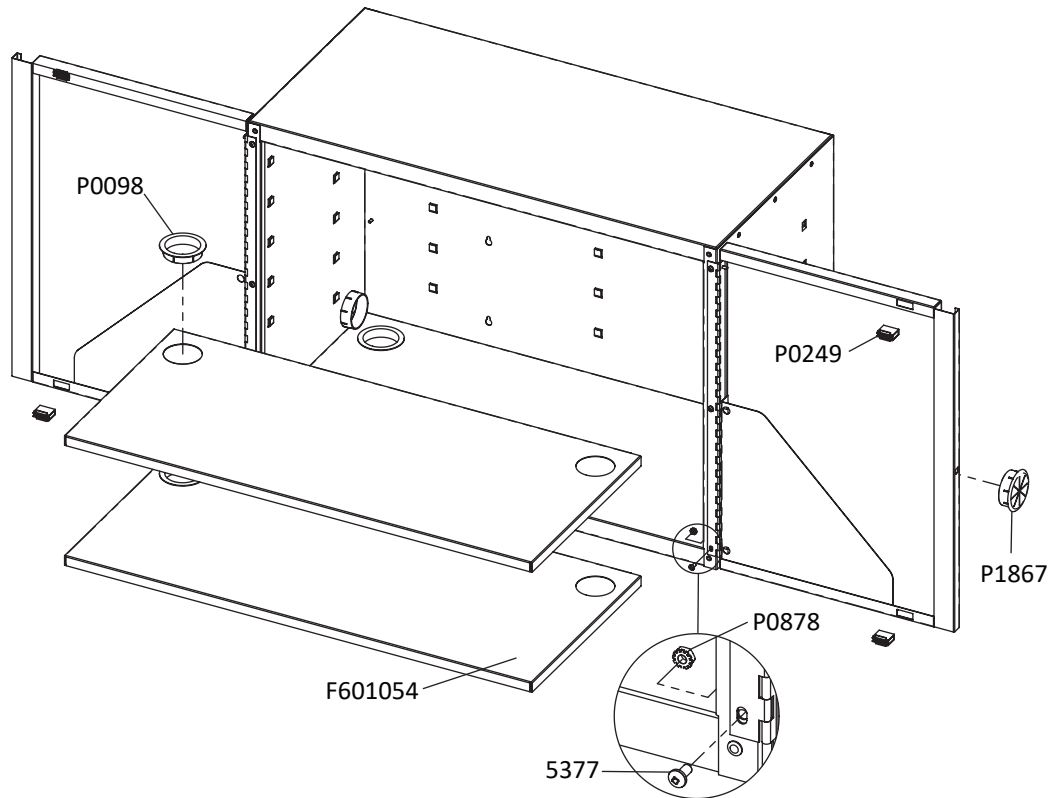

# Peripheral Computer Cabinet and Base

Part No: 800230 & SA0368

Wall hanging template provided on the packaging box. Use appropriate hardware when mounting to a wall. Wall mount hardware not provided. SA0368 Base assembly not necessary when wall mounted. 800230 CPU Cabinet and SA0368 Base sold separately.

800230  
Peripheral Cabinet

SA0368  
Peripheral Cabinet Base