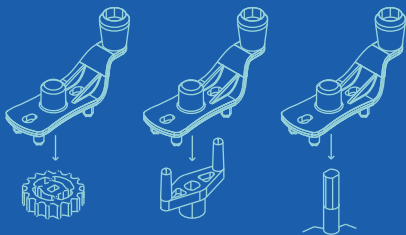

# Crank Handles

Manual Operation Accessory for Mix Lids

## CRANK HANDLES

WIDTH:	3 cm / 1 in
HEIGHT:	5 cm / 2 in
DEPTH:	8 cm / 3 in
WEIGHT:	0.02 kg (.05 lbs)
PART #:	5051A

Slips onto all Dedoes mixing lid shaft adapters allowing for manual mixing without a machine. Can also be attached directly to the top of the shaft itself after the adapter has been removed.

## Features

- Allow manual mixing of a can with mix lid without a mix machine.
- A portable solution for mixing needs.
- Designed to slip onto any of the Dedoes mix lid adapters.
- Fits on top of a lids paddle shaft itself without the adapter.
- Sold individually or in quantities of six.