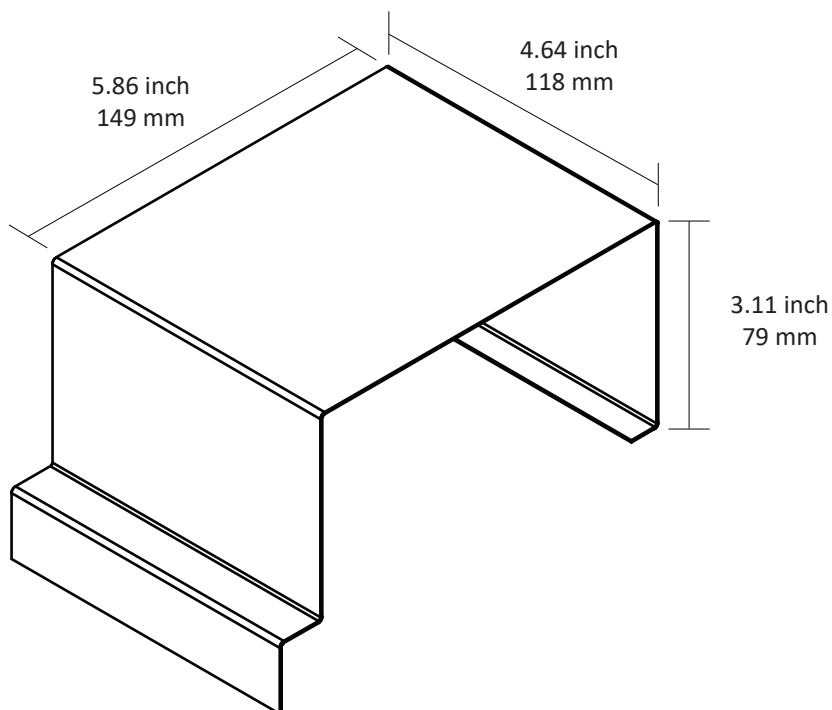

Dedoes # R41

Alliance Magnetic Quart Platform

Allows a quart can with mix lid to engage the mix machine on a gallon size mix shelf

Length: 149 mm
Width: 118 mm
Height: 79 mm

Use with gear
top mix lids

Dedoes # 5731A

RJ Magnetic Quart Platform

Allows a quart can with mix lid to engage the mix machine on a gallon size mix shelf

Length: 157 mm
Width: 118 mm
Height: 64 mm

Use with fork
top mix lids